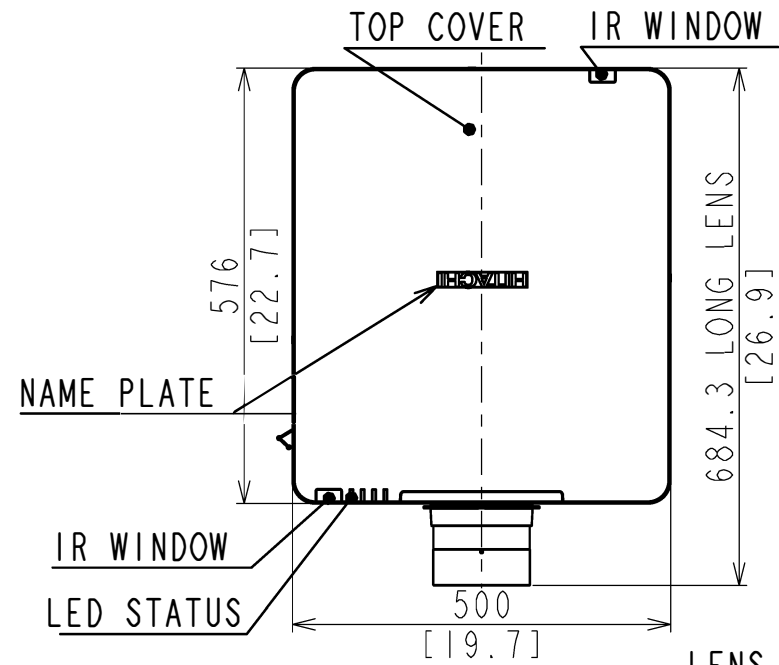

MPWU9100B with tSL901A

UNIT:mm[inch]

MPWU9101B with FL920

UNIT:mm[inch]

MPWU9101B with LL905

UNIT:mm[inch]

MPWU9101B with ML904

UNIT: mm[inch]

MPWU9101B with SD903

UNIT:mm[inch]

MPWU9101B with SL902

UNIT:mm[inch]

MPWU9101B with UL906

UNIT:mm[inch]