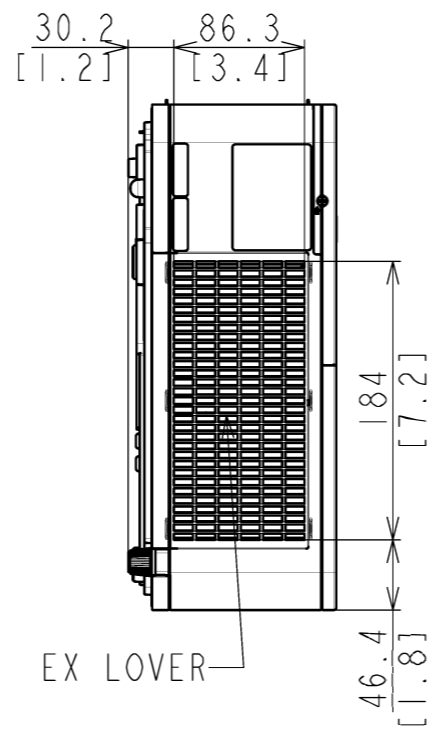

Maxell MC-X5551 SERIES

UNIT:mm[inch]

MOUNTING THREAD

EX LOVER

MOUNTING THREAD DETAILS

IO COVER

LAMP ACCESS DOOR

LENS CENTER

CEILING MOUNT SURFACE

FILTER COVER