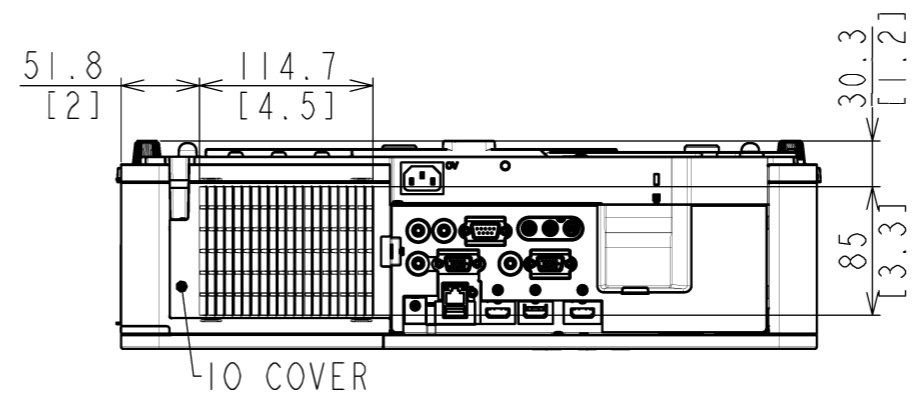

Maxell MC-X5551 SERIES

UNIT:mm[inch]

MOUNTING THREAD

EX LOVER

MOUNTING THREAD DETAILS

IO COVER

LAMP ACCESS DOOR

LENS CENTER

CEILING MOUNT SURFACE

FILTER COVER