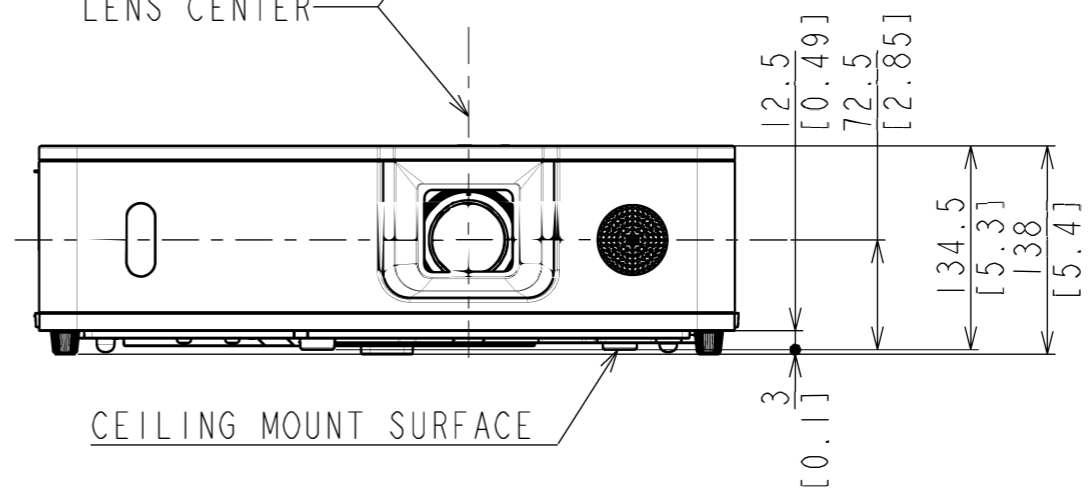

Maxell MC-X5551 SERIES

UNIT:mm[inch]

MOUNTING THREAD

EX LOVER

MOUNTING THREAD DETAILS

IO COVER

LAMP ACCESS DOOR

LENS CENTER

CEILING MOUNT SURFACE

FILTER COVER