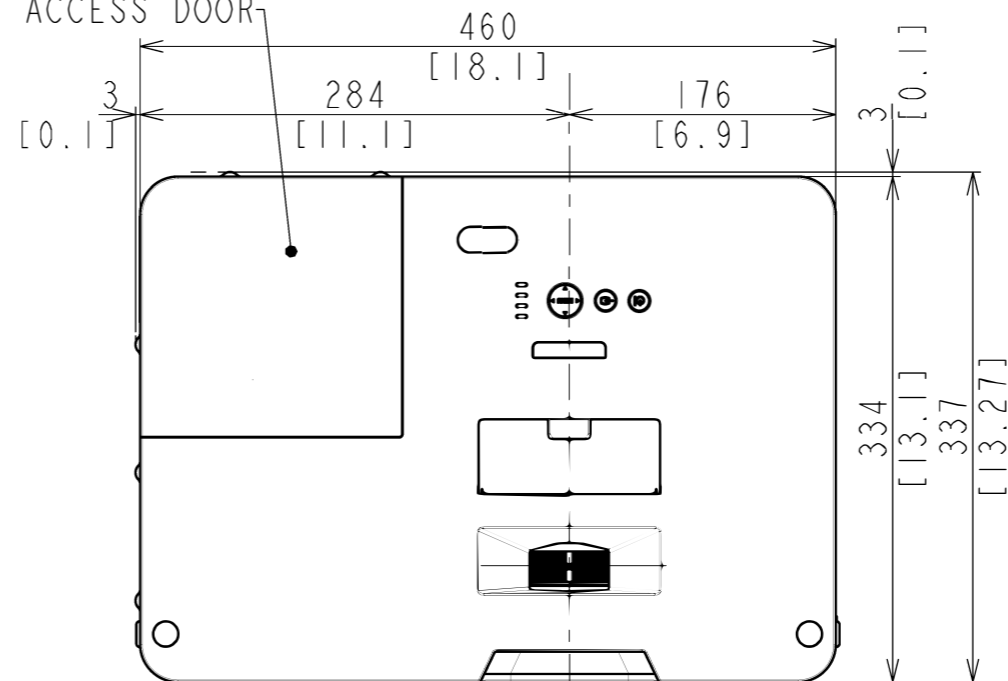

Maxell MC-X5551 SERIES

UNIT:mm[inch]

MOUNTING THREAD

EX LOVER

MOUNTING THREAD DETAILS

IO COVER

LAMP ACCESS DOOR

LENS CENTER

CEILING MOUNT SURFACE

FILTER COVER