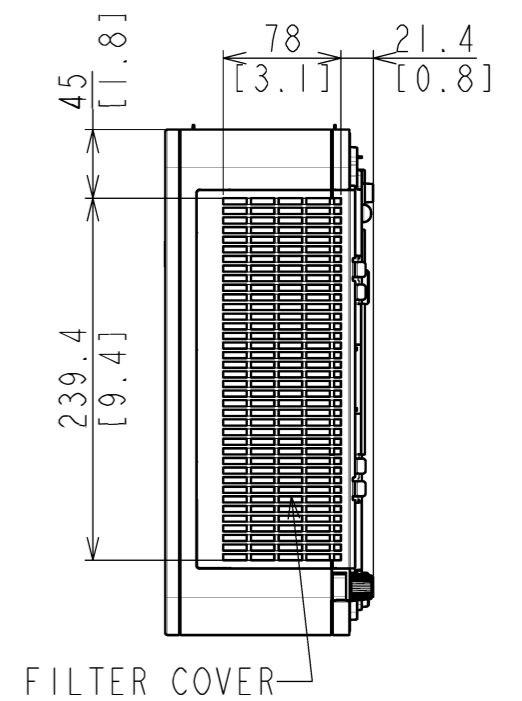

Maxell MC-X5551 SERIES

UNIT:mm[inch]

MOUNTING THREAD

EX LOVER

MOUNTING THREAD DETAILS

IO COVER

LAMP ACCESS DOOR

LENS CENTER

CEILING MOUNT SURFACE

FILTER COVER