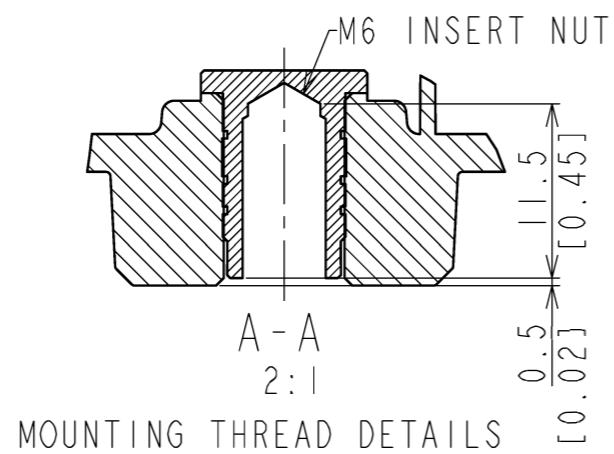

Maxell MC-X5551 SERIES

UNIT:mm[inch]

MOUNTING THREAD

EX LOVER

MOUNTING THREAD DETAILS

IO COVER

LAMP ACCESS DOOR

LENS CENTER

CEILING MOUNT SURFACE

FILTER COVER