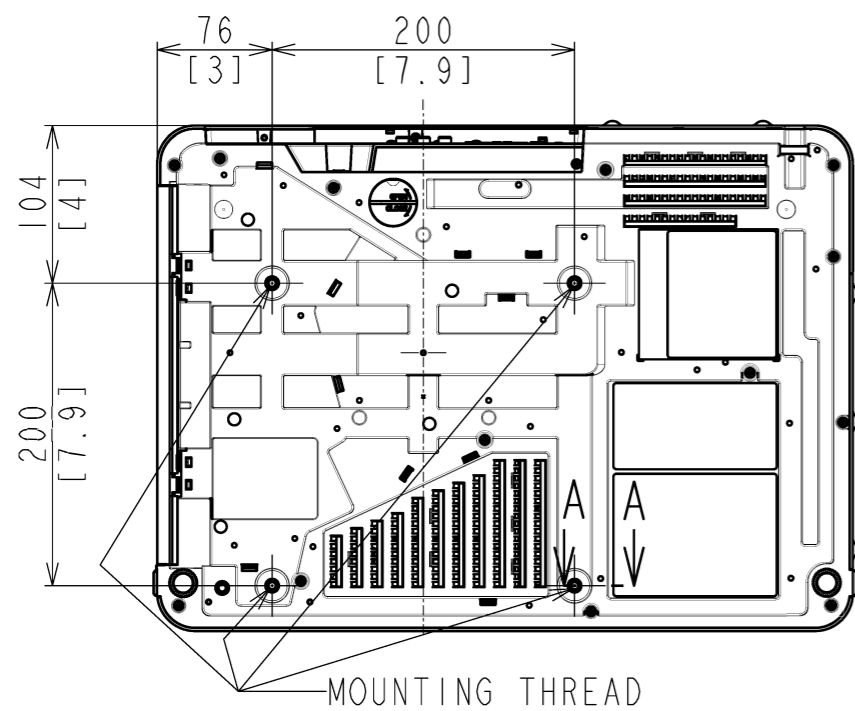

Maxell MC-X5551 SERIES

UNIT:mm[inch]

MOUNTING THREAD

EX LOVER

MOUNTING THREAD DETAILS

IO COVER

LAMP ACCESS DOOR

LENS CENTER

CEILING MOUNT SURFACE

FILTER COVER