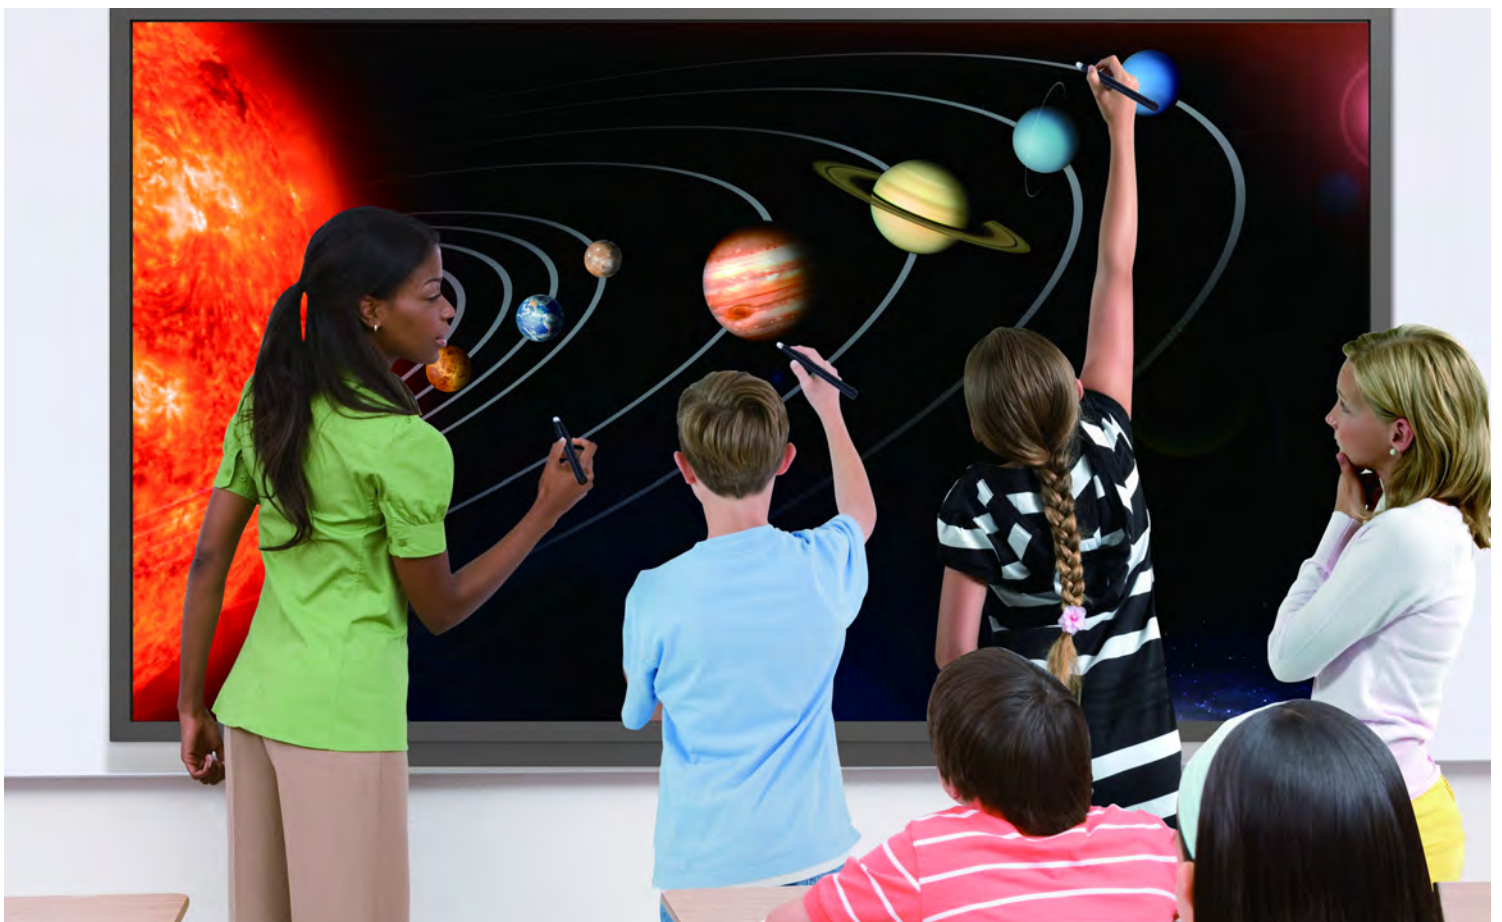

- ▶ You can connect to the screen from smartphones/tablets
*Need WiFi network and Apps

Easy impressive annotation

- ▶ You can write easily over any screen to make your presentation more impressive and dynamic

Ultra HD(4K) Resolution Panel

- ▶ All-in-one solution with Ultra HD panel

Up to 20 touch points (simultaneous)

- ▶ Ideal function for classrooms
- ▶ You can write from both right and left sides simultaneously

Front facing stereo speakers (40W total)

- ▶ 40W stereo speakers facilitates delivery of bold sound to your audience

Both Windows® and Mac OS® compatible

- ▶ Greater user versatility

PC-less writing function