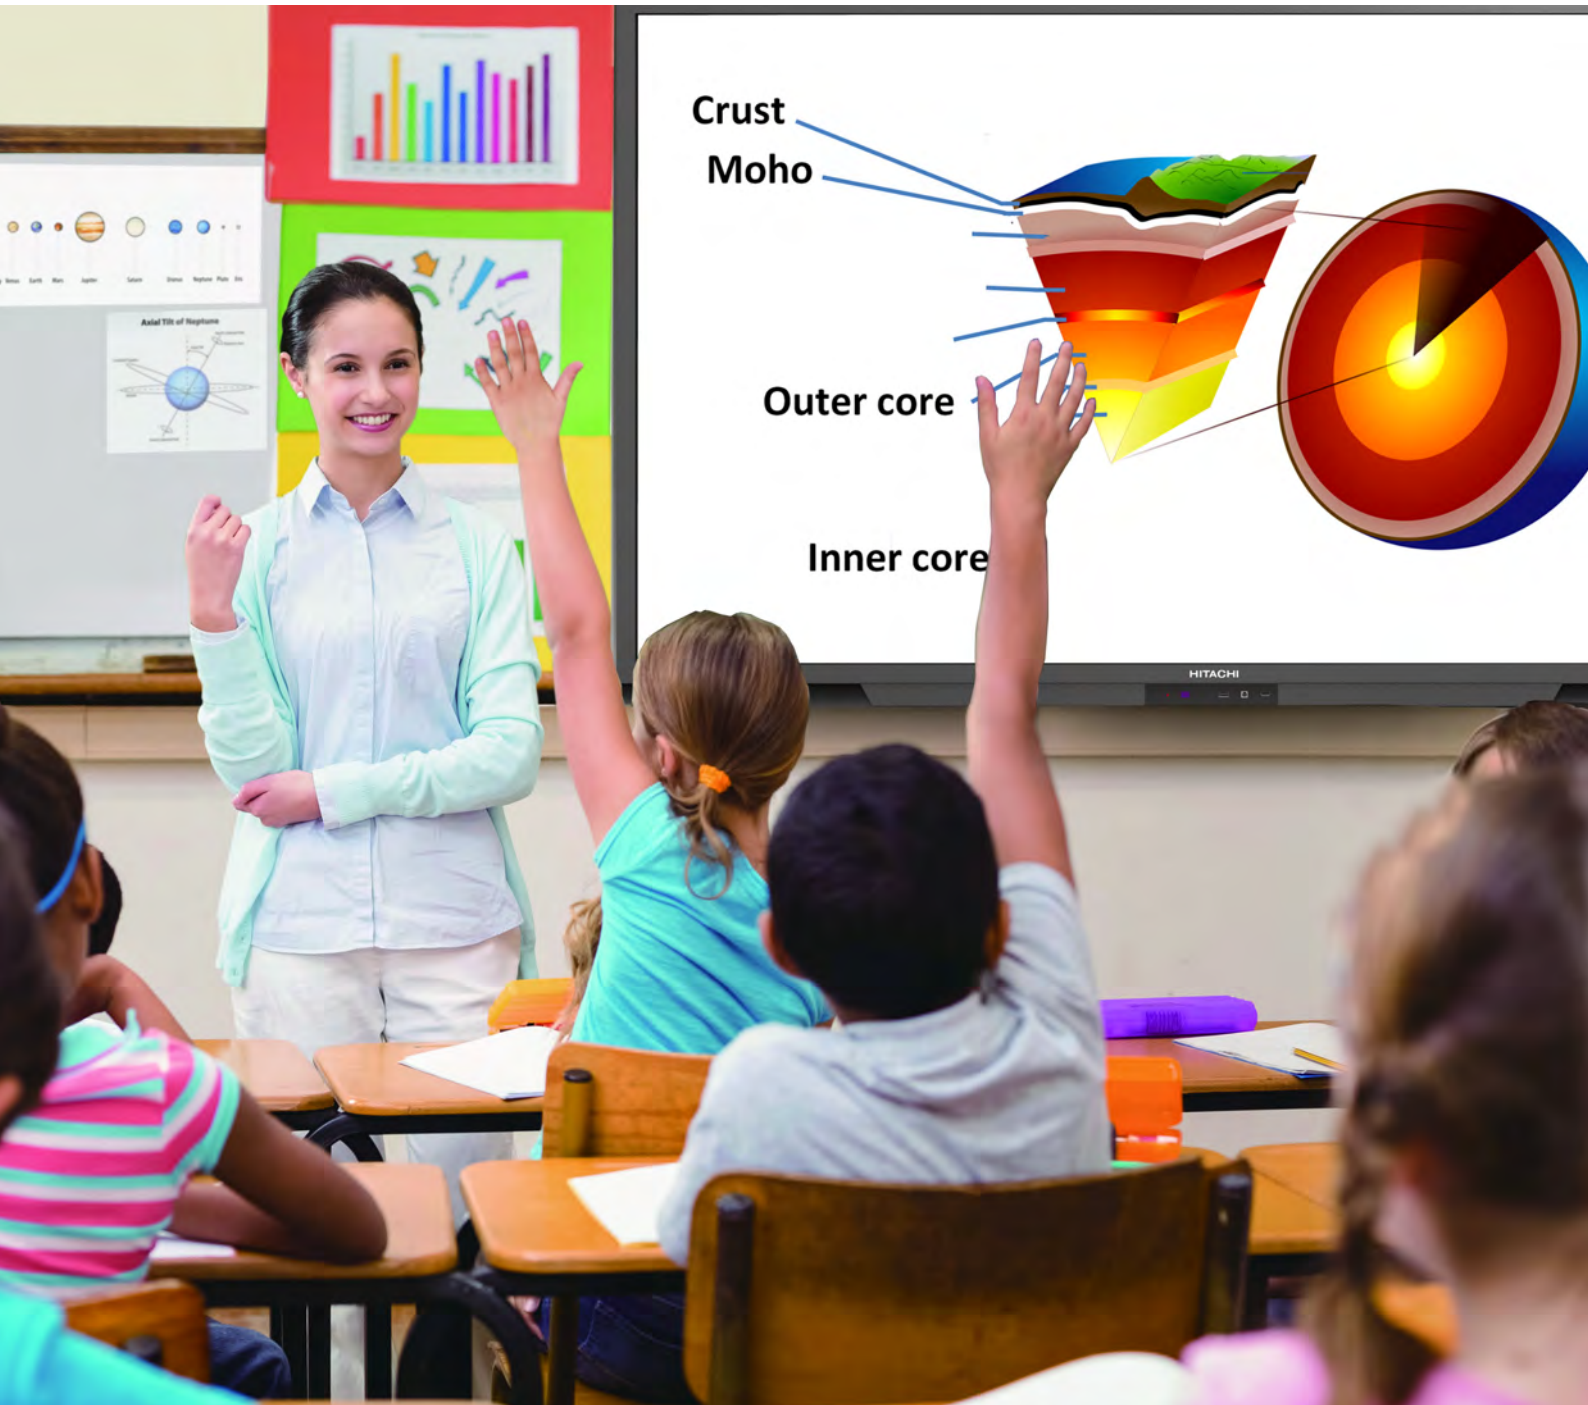

HITACHI

Inspire the Next

UHD Interactive Flat Panel Display

65inch UHD Interactive Flat Panel Display

75inch UHD Interactive Flat Panel Display

86inch UHD Interactive Flat Panel Display

Remote screen mirroring from your own device

- ▶ You can connect to the screen from smartphones/tablets
*Need WiFi network and Apps

Easy impressive annotation

- ▶ You can write easily over any screen to make your presentation more impressive and dynamic

Ultra HD(4K) Resolution Panel

- ▶ All-in-one solution with Ultra HD panel

Up to 20 touch points (simultaneous)

- ▶ Ideal function for classrooms
- ▶ You can write from both right and left sides simultaneously

Front facing stereo speakers (40W total)

- ▶ 40W stereo speakers facilitates delivery of bold sound to your audience

Both Windows® and Mac OS® compatible

- ▶ Greater user versatility

PC-less writing function