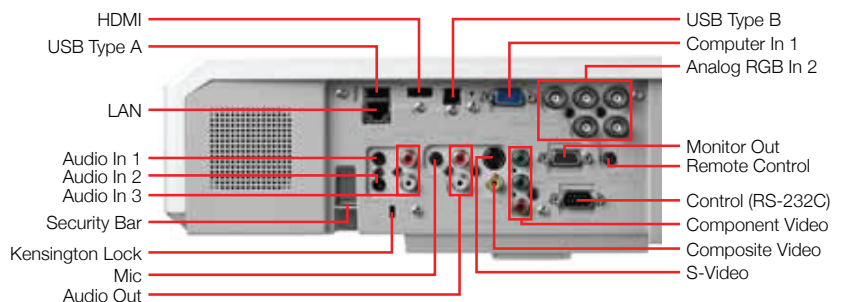

All specifications subject to change without notice.
3LCD and the 3LCD logo are registered trademarks of the Seiko Epson Corporation.
©2012 Hitachi Australia Pty. Ltd. All Rights Reserved.