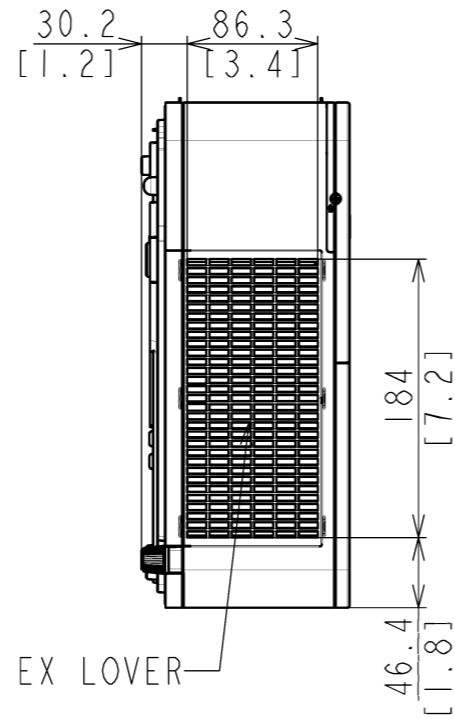

Maxell  
MC-WX5501/WX5505  
SERIES

UNIT:mm[inch]

MOUNTING THREAD

LAMP ACCESS DOOR

LENS CENTER