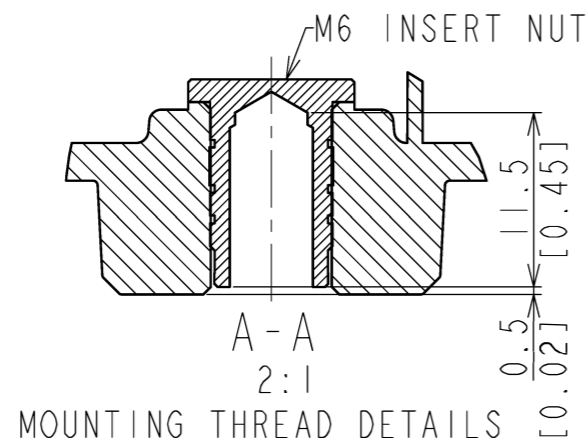

Maxell  
MC-WX5501/WX5505  
SERIES

UNIT:mm[inch]

MOUNTING THREAD

LAMP ACCESS DOOR

LENS CENTER