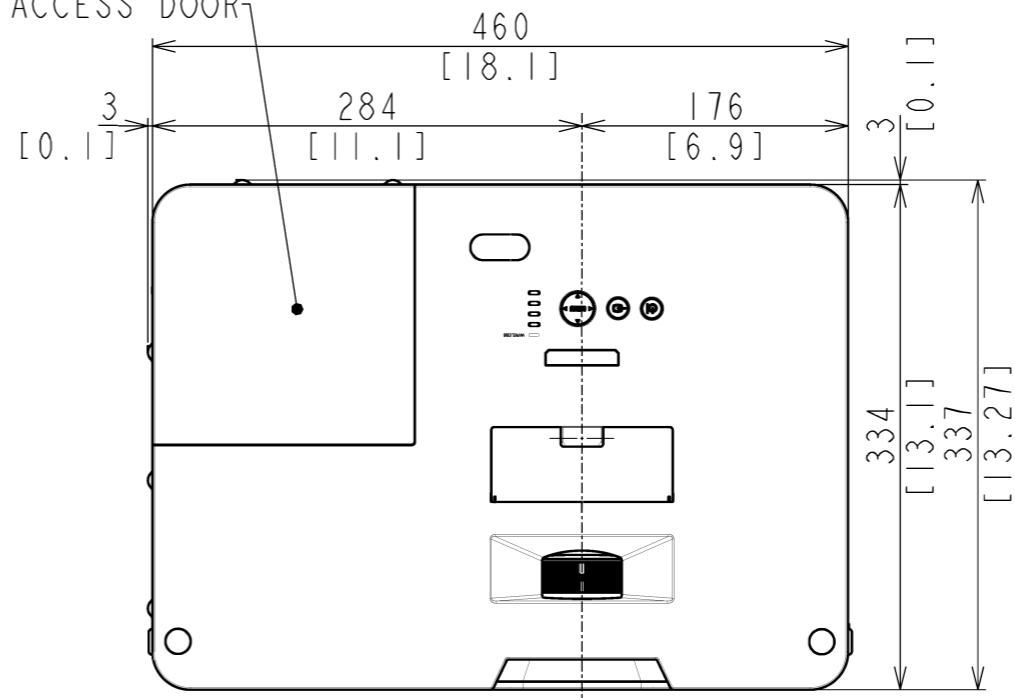

Maxell  
MC-WX5501/WX5505  
SERIES

UNIT:mm[inch]

MOUNTING THREAD

LAMP ACCESS DOOR

LENS CENTER