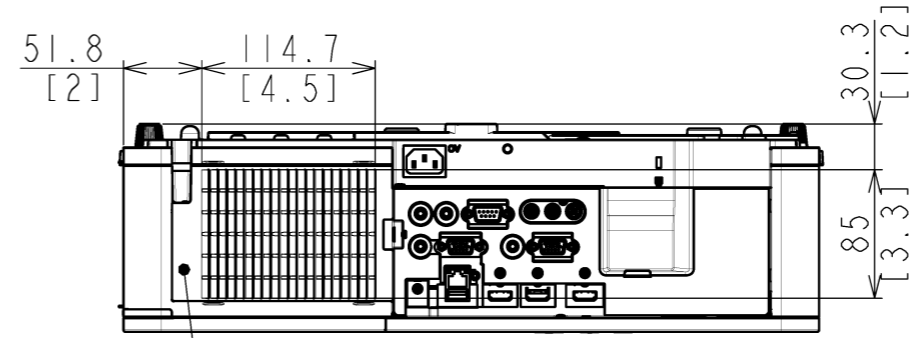

Maxell  
MC-WX5501/WX5505  
SERIES

UNIT:mm[inch]

MOUNTING THREAD

LAMP ACCESS DOOR

LENS CENTER