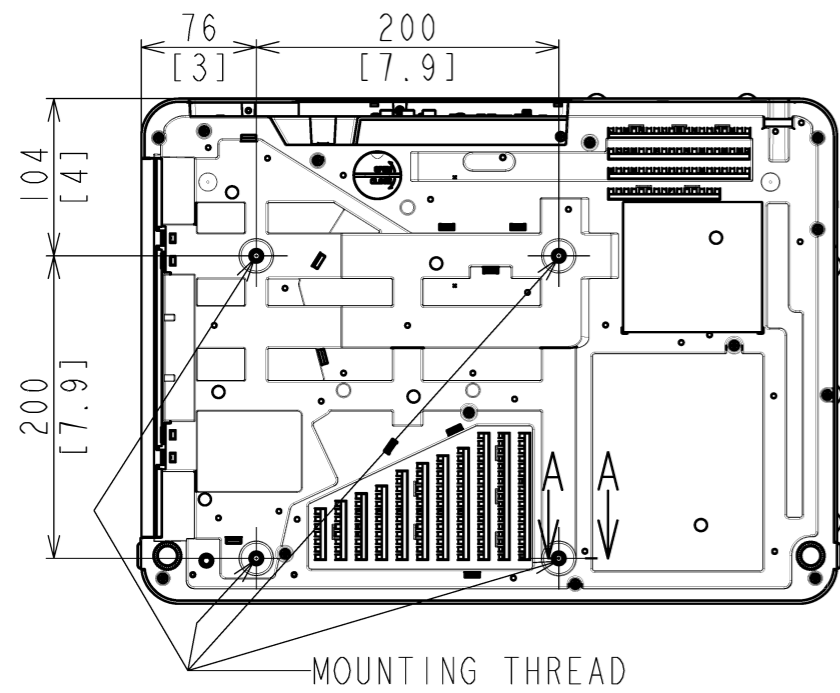

Maxell  
MC-WX5501/WX5505  
SERIES

UNIT:mm[inch]

MOUNTING THREAD

LAMP ACCESS DOOR

LENS CENTER