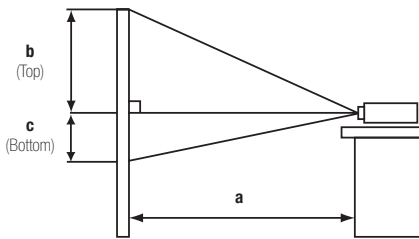

## Technical Specifications

- a:** Projection distance
- b:** Lens centre to the higher edge of the screen
- c:** Lens centre to the lower edge of the screen

### IMAGE SIZE 16:10 (FROM PROJECTOR'S LENS END)

Screen size (diagonal)	HxV		Projection distance (a)		Screen height (cm)	
	m	m	Wide (m)	Tele (m)	b (top)	c (bottom)
30" (0.8 m)	0.6	0.4	1.0	1.2	42	-2
50" (1.3 m)	1.1	0.7	1.7	2.1	71	-3
100" (2.5 m)	2.2	1.3	3.3	4.2	141	-7
150" (3.8 m)	3.2	2.0	5.0	6.2	212	-10
211" (5.3 m)	4.5	2.8	7.0	8.8	298	-14

### IMAGE SIZE 16:9 (FROM PROJECTOR'S LENS END)

Screen size (diagonal)	HxV		Projection distance (a)		Screen height (cm)	
	m	m	Wide (m)	Tele (m)	b (top)	c (bottom)
30" (0.8 m)	0.7	0.4	1.0	1.3	42	-4
50" (1.3 m)	1.1	0.6	1.7	2.1	69	-7
100" (2.5 m)	2.2	1.2	3.4	4.3	138	-14
150" (3.8 m)	3.3	1.9	5.1	6.4	208	-21
211" (5.3 m)	4.7	2.6	7.2	9.0	292	-29

### OPTICAL

Display System	1-chip DLP (0.67 inches)
Resolution	WUXGA (1920 x 1200)
Light Output (Brightness) ANSI Lumens	6000 (Normal), 4670 (Eco)
Contrast Ratio	20000:1
System Life (Hours)	20,000
Lens	Interchangeable, not included
Lens Zoom	Manual x 1.25
Lens Focus	Manual Focus
Lens Shift	Manual
Distance to Width Ratio	1.54 (Wide), 1.93 (Tele) (using SD-63 lens)
Display Size Diagonal	30 – 211 inches (using SD-63 lens)