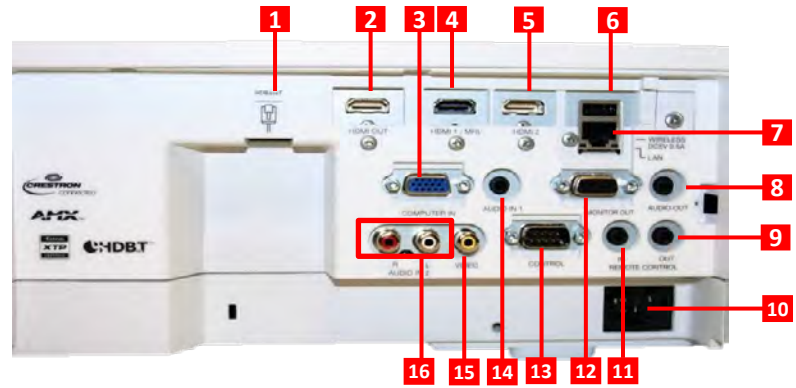

HDMI-Out

When sharing content on multiple screens by multiple projectors, HDMI-Out is used to bring the content signal from one projector to another.

Specifications

Model Name	CP-X5550	CP-X5555	CP-WX5500	CP-WX5505	CP-WU5500	CP-WU5505
Projection Technology	3LCD, 3 Chip Technology					
Resolution	XGA 1024 x 768		WXGA 1280 x 800		WUXGA 1920 x 1200	
HDBaseT	No	Yes	No	Yes	No	Yes
Light Output	5,800 lumens			5,200 lumens		
Zoom	Manual (x1.6)			Manual (x1.7)		
Focus	Manual					
Lens Shift	Manual (V: 0-50%, H: ± 5%)			Manual (V: 0-50%, H: ± 4.4%)		
Lamp Power	300W					
Screen Size	30" – 300"					
Contrast Ratio	10,000 : 1					
Speaker	16W					
Dimensions (W x H x D)	460 x 138 x 334mm (excluding protruding parts)					
Weight (Approx.)	6.8kg			7.1kg		
Lamp Life (Approx.)	6,000 hours (Eco mode) 4,500 hours (Standard mode)					
Filter Life (Approx.)	10,000 hours					
USB Wireless Adapter	USB-WL-11N					

Input/Outputs

1. HDBaseT*
2. HDMI Out
3. Computer In
4. HDMI 1 / MHL
5. HDMI 2
6. USB Type A
7. LAN
8. Audio Out
9. Remote Control Out
10. AC Power
11. Remote Control In
12. Monitor Out
13. Control (RS-232C)
14. Audio In 1
15. Composite Video
16. Audio In 2 R & L