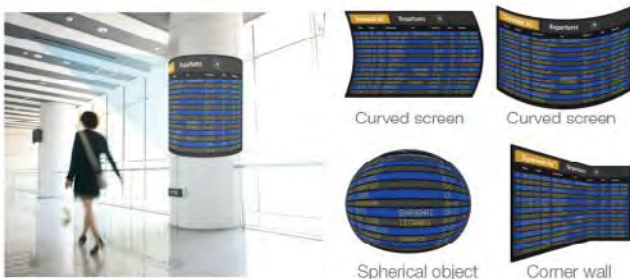

New 5000 Series

High End Features with User-Friendly Functionality

We've Added The Best Original Hitachi Technology

Accentualizer and HDCR (High Dynamic Contrast Range) Image Optimizer

Accentualizer makes pictures more clear by enhancing shade, sharpness and gloss. The HDCR function corrects blurred images caused by bright lighting and creates an effect similar to increased contrast, resulting in clear images even in bright rooms. The new Image Optimizer function adjusts the Accentualizer and HDCR automatically to improve visibility as lamp brightness dims over time.

Seamless Design

Seamless design in connecting HDBaseT™ and Power Cable as one cable solution.

*For models with HDBaseT

With New Advanced System Features

Edge Blending & Warping

The Edge blending function achieves seamless projection of one image using multiple projectors. Warping makes projection possible on spherical surfaces and surfaces with corners, as well as conventional flat screens – perfect for digital signage applications!

HDMI-Out

When sharing content on multiple screens by multiple projectors, HDMI-Out is used to bring the content signal from one projector to another.

Specifications

Model Name	CP-X5550	CP-X5555	CP-WX5500	CP-WX5505	CP-WU5500	CP-WU5505
Projection Technology	3LCD, 3 Chip Technology					
Resolution	XGA 1024 x 768		WXGA 1280 x 800		WUXGA 1920 x 1200	
HDBaseT	No	Yes	No	Yes	No	Yes
Light Output	5,800 lumens			5,200 lumens		
Zoom	Manual (x1.6)			Manual (x1.7)		
Focus	Manual					
Lens Shift	Manual (V: 0-50%, H: ± 5%)			Manual (V: 0-50%, H: ± 4.4%)		
Lamp Power	300W					
Screen Size	30" – 300"					
Contrast Ratio	10,000 : 1					
Speaker	16W					
Dimensions (W x H x D)	460 x 138 x 334mm (excluding protruding parts)					
Weight (Approx.)	6.8kg			7.1kg		
Lamp Life (Approx.)	6,000 hours (Eco mode) 4,500 hours (Standard mode)					
Filter Life (Approx.)	10,000 hours					
USB Wireless Adapter	USB-WL-11N					