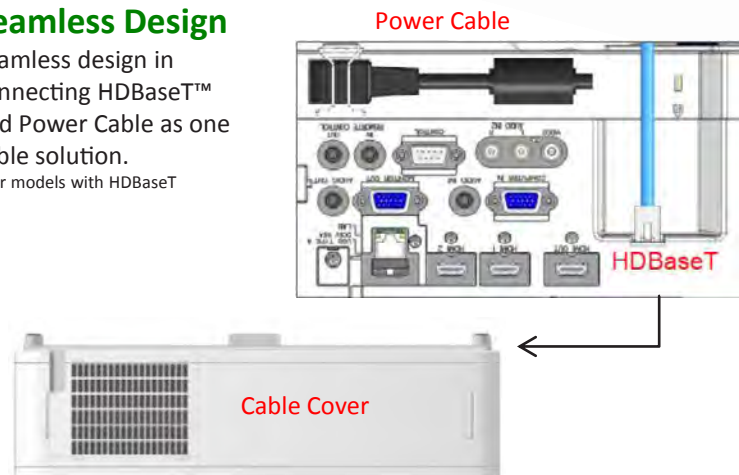

New 5000 Series

High End Features with User-Friendly Functionality

We've Added The Best Original Hitachi Technology

Accentualizer and HDCR (High Dynamic Contrast Range) Image Optimizer

Accentualizer makes pictures more clear by enhancing shade, sharpness and gloss. The HDCR function corrects blurred images caused by bright lighting and creates an effect similar to increased contrast, resulting in clear images even in bright rooms. The new Image Optimizer function adjusts the Accentualizer and HDCR automatically to improve visibility as lamp brightness dims over time.

Seamless Design

Seamless design in connecting HDBaseT™ and Power Cable as one cable solution.

*For models with HDBaseT

With New Advanced System Features

Edge Blending & Warping

The Edge blending function achieves seamless projection of one image using multiple projectors. Warping makes projection possible on spherical surfaces and surfaces with corners, as well as conventional flat screens – perfect for digital signage applications!

HDMI-Out

When sharing content on multiple screens by multiple projectors, HDMI-Out is used to bring the content signal from one projector to another.

Specifications

Model Name	CP-X5550	CP-X5555	CP-WX5500	CP-WX5505	CP-WU5500	CP-WU5505
Projection Technology	3LCD, 3 Chip Technology					
Resolution	XGA 1024 x 768		WXGA 1280 x 800		WUXGA 1920 x 1200	
HDBaseT	No	Yes	No	Yes	No	Yes
Light Output	5,800 lumens			5,200 lumens		
Zoom	Manual (x1.6)			Manual (x1.7)		
Focus	Manual					
Lens Shift	Manual (V: 0-50%, H: ± 5%)			Manual (V: 0-50%, H: ± 4.4%)		
Lamp Power	300W					
Screen Size	30" – 300"					
Contrast Ratio	10,000 : 1					
Speaker	16W					
Dimensions (W x H x D)	460 x 138 x 334mm (excluding protruding parts)					
Weight (Approx.)	6.8kg			7.1kg		
Lamp Life (Approx.)	6,000 hours (Eco mode) 4,500 hours (Standard mode)					
Filter Life (Approx.)	10,000 hours					
USB Wireless Adapter	USB-WL-11N					